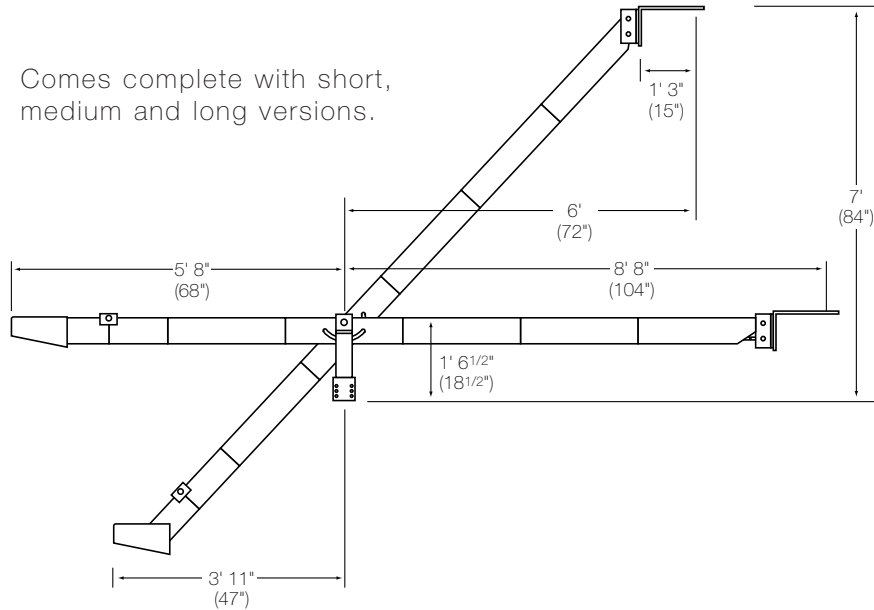

AEROJIB LONG

Aerocrane

Comes complete with short, medium and long versions.

Technical Specifications

Length

Pivot to Nose	8' 8" (104")
Pivot to Bucket	5' 8" (68")
Nose to Bucket	14' 4"
Length@Max Ht.	6' (72")

Max Weight on Arm

100 lbs.

Weights

Large	28 lbs.
Small	13 lbs.

Carrying Weight

With Basic Accessories 100 lbs.

Transportation Weight

Approx. 400 lbs.

Above Ground Height

Ground Level
to Max 7' (84")

Below Ground Height

Ground Level
to Min. -4' (-48")

Set-Up Time

5-10 minutes

Arm Dimensions

2 1/4" W x 6 1/4" H

Window Clearance

Approximately 5"

Accessories

Standard

- Mitchell Mount Nose
- Ball Mount Nose
- Euro Mount Nose
- Mitchell Mount Base Plate
- Euro Mount Base Plate
- 10 Large Weight @28 lbs.
- 4 Small Weight @13 lbs.

Optional

- Aeroslider (See Aeroslider page following Aero Jib Arms)

Features

- Quick set-up time
- Weather proof
- Adjustable drag for pan and tilt
- Movable counter-weight
- Camera can be top mounted or underslung

Aerocrane

16139 Wyandotte • Van Nuys • CA • 91406
www.aerocrane.com

Phone:
(888) 766-0650

Fax:
(818) 785-5683

Hours of Operation:
8:30am-5pm Mon.-Fri.
By Appt. Sat. 24 hr. O/C

Pick-Up and Delivery Available