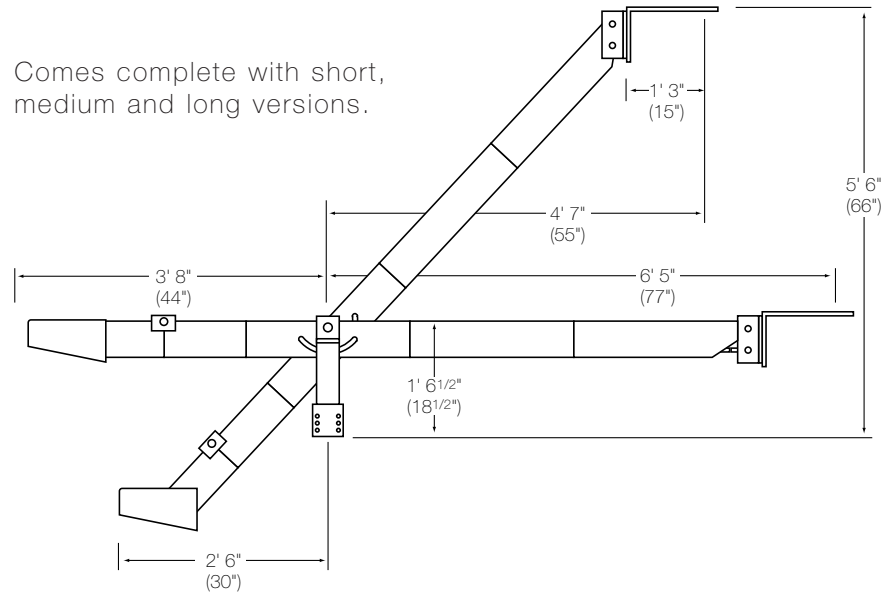

AEROJIB MEDIUM

Aerocrane

Comes complete with short, medium and long versions.

Technical Specifications

Length

Pivot to Nose	6' 5" (77")
Pivot to Bucket	3' 8" (44")
Nose to Bucket	10' 1" (121")
Length@Max Ht.	4' 7" (55")

Max Weight on Arm

100 lbs.

Weights

Large	28 lbs.
Small	13 lbs.

Carrying Weight

With Basic Accessories 100 lbs.

Transportation Weight

Approx. 400 lbs.

Above Ground Height

Ground Level to Max 5' 6" (66")

Below Ground Height

Ground Level to Min. -2' (-24")

Set-Up Time

5-10 minutes

Arm Dimensions

2 1/4" W x 6 1/4" H

Window Clearance

Approximately 5"

Accessories

Standard

- Mitchell Mount Nose
- Ball Mount Nose
- Euro Mount Nose
- Mitchell Mount Base Plate
- Euro Mount Base Plate
- 10 Large Weight @28 lbs.
- 4 Small Weight @13 lbs.

Optional

- Aeroslider (See Aeroslider page following Aero Jib Arms)

Features

- Quick set-up time
- Weather proof
- Adjustable drag for pan and tilt
- Movable counter-weight
- Camera can be top mounted or underslung

Aerocrane

16139 Wyandotte • Van Nuys • CA • 91406
www.aerocrane.com

Phone:
(888) 766-0650

Fax:
(818) 785-5683

Hours of Operation:
8:30am-5pm Mon.-Fri.
By Appt. Sat. 24 hr. O/C

Pick-Up and Delivery Available