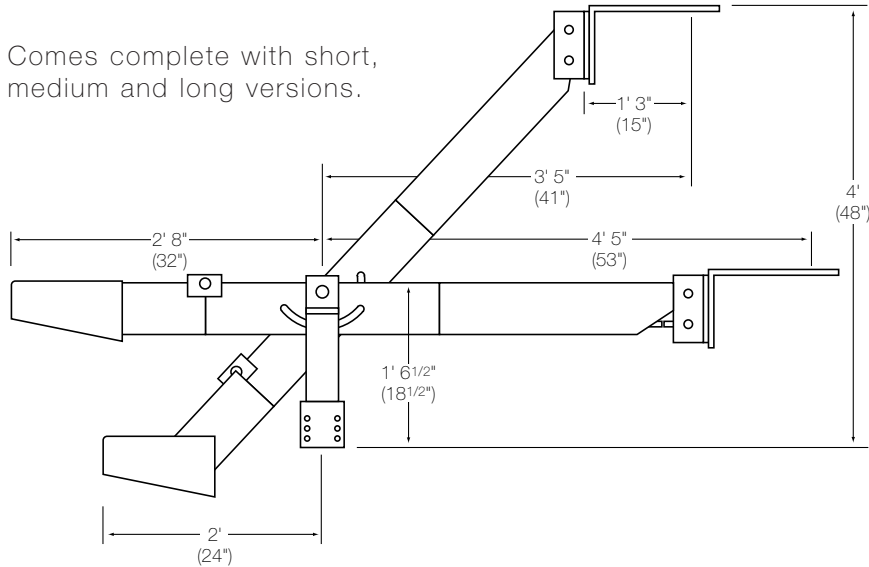

AEROJIB SHORT

Aerocrane

Comes complete with short, medium and long versions.

Technical Specifications

Length

Pivot to Nose	4' 5" (53")
Pivot to Bucket	2' 8" (32")
Nose to Bucket	7' 1" (85")
Length@Max Ht.	3' 5" (41")

Max Weight on Arm

100 lbs.

Weights

Large	28 lbs.
Small	13 lbs.

Carrying Weight

With Basic Accessories 100 lbs.

Transportation Weight

Approx. 400 lbs.

Above Ground Height

Ground Level
to Max 4' (48")

Below Ground Height

Ground Level
to Min. -1' (-12")

Set-Up Time

5-10 minutes

Arm Dimensions

2 1/4" W x 6 1/4" H

Window Clearance

Approximately 5"

Accessories

Standard

- Mitchell Mount Nose
- Ball Mount Nose
- Euro Mount Nose
- Mitchell Mount Base Plate
- Euro Mount Base Plate
- 10 Large Weight @28 lbs.
- 4 Small Weight @13 lbs.

Optional

- Aeroslider (See Aeroslider page following Aero Jib Arms)

Features

- Quick set-up time
- Weather proof
- Adjustable drag for pan and tilt
- Movable counter-weight
- Camera can be top mounted or underslung

Aerocrane

16139 Wyandotte • Van Nuys • CA • 91406
www.aerocrane.com

Phone:
(888) 766-0650

Fax:
(818) 785-5683

Hours of Operation:
8:30am-5pm Mon.-Fri.
By Appt. Sat. 24 hr. O/C

Pick-Up and Delivery Available