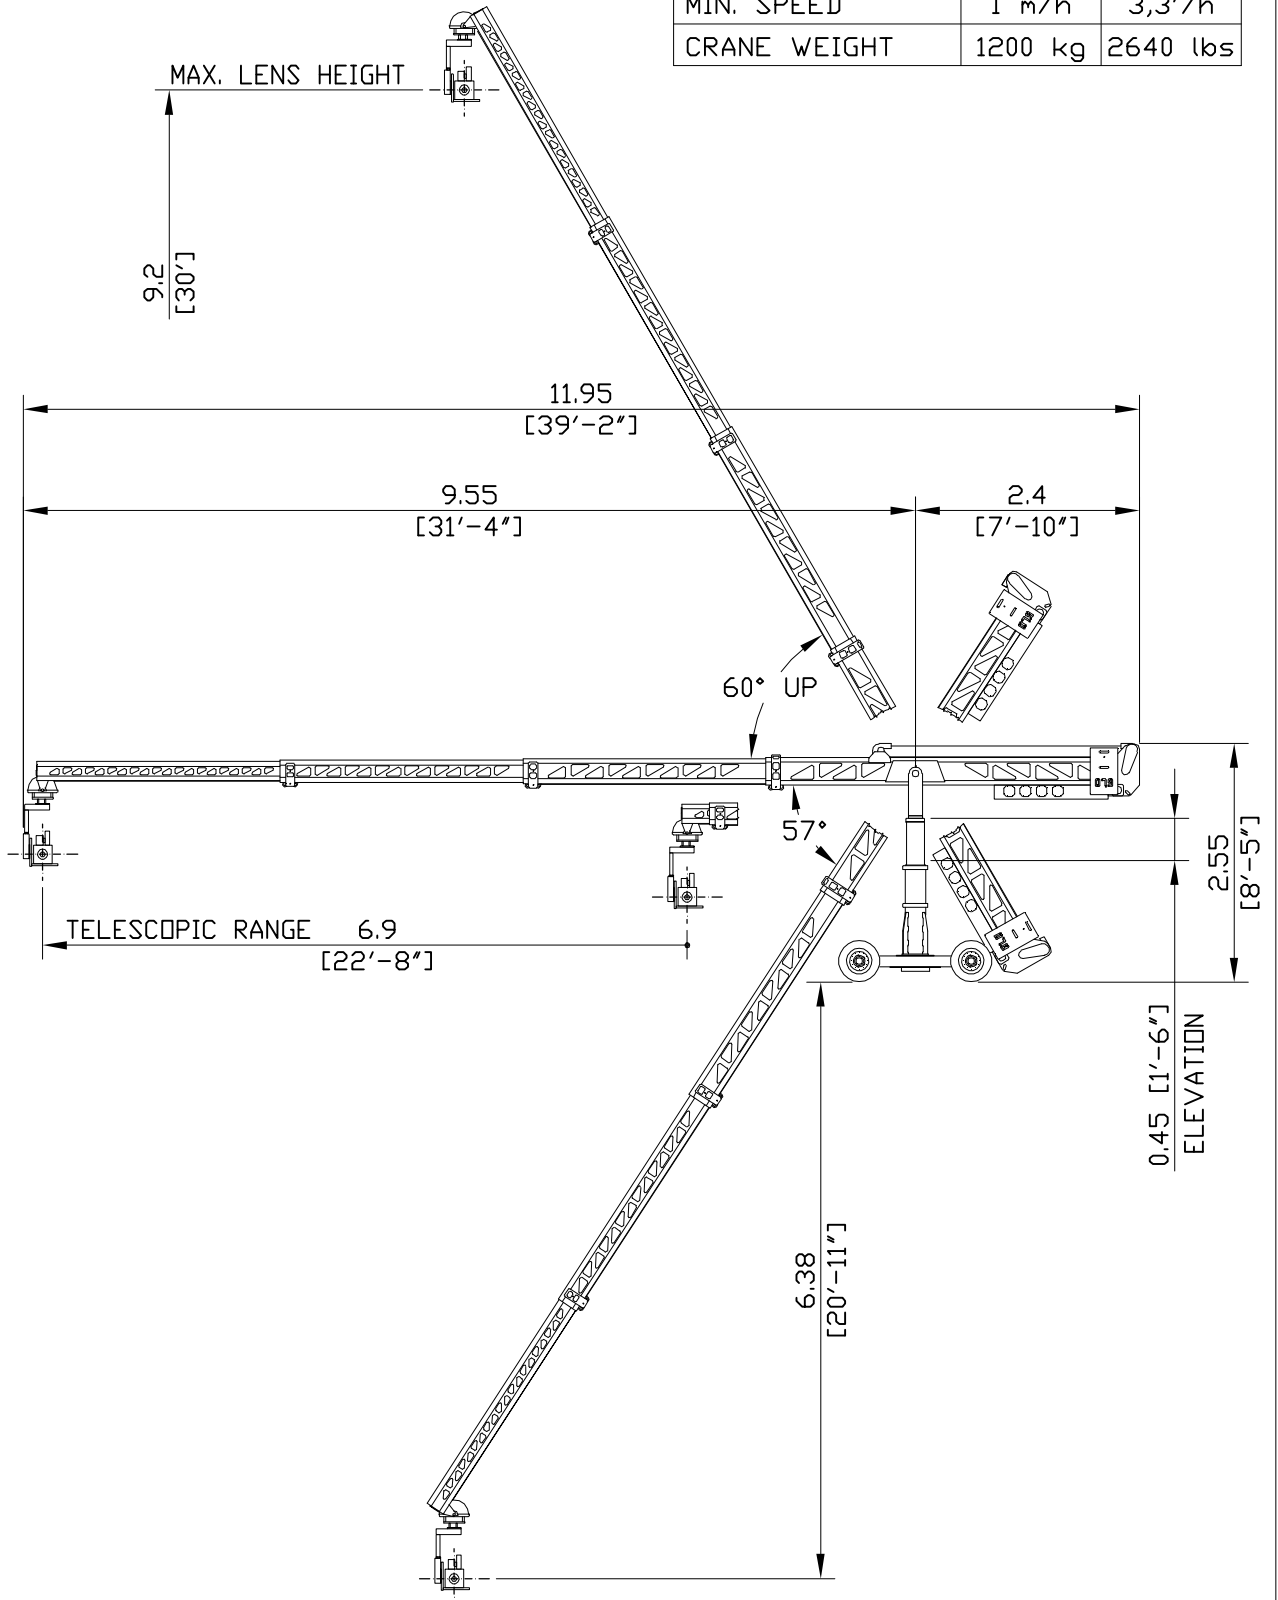

SUPERTECHNO

30

Supertechno 30 Specs:

Max lens height	30'
Max overslung lens height	32'- 6"
Telescoping travel	22'- 87"
Telescoping max speed	9' per sec
Full extension reach from post	31"- 4"
Full retracted reach from post	18'- 8"
Rear length from post	7'- 10"
Overall length of arm retracted	16'- 7"
Overall length extended	39'- 2"
Min clearance	6'- 11"
Max arm tilt angle	60 degrees
Base width	4'- 6"
Base length	5'- 5"
Track width center to center	4'- 9"
Max payload	186 lbs
Arm weight	706 lbs
Base weight	603 lbs
Total counterweight in carts	1340 lbs
Total crane weight with payload	2980 lbs
10' section of Technocrane track	106 lbs

SUPERTECHNO 30

MAX. LENS HEIGHT	9,2 m	30'
MAX. LENGTH	11,95 m	39' 2"
MAX. SPEED	1,4 m/s	4,6'/s
MIN. SPEED	1 m/h	3,3'/h
CRANE WEIGHT	1200 kg	2640 lbs

SUPERTECHNO 30