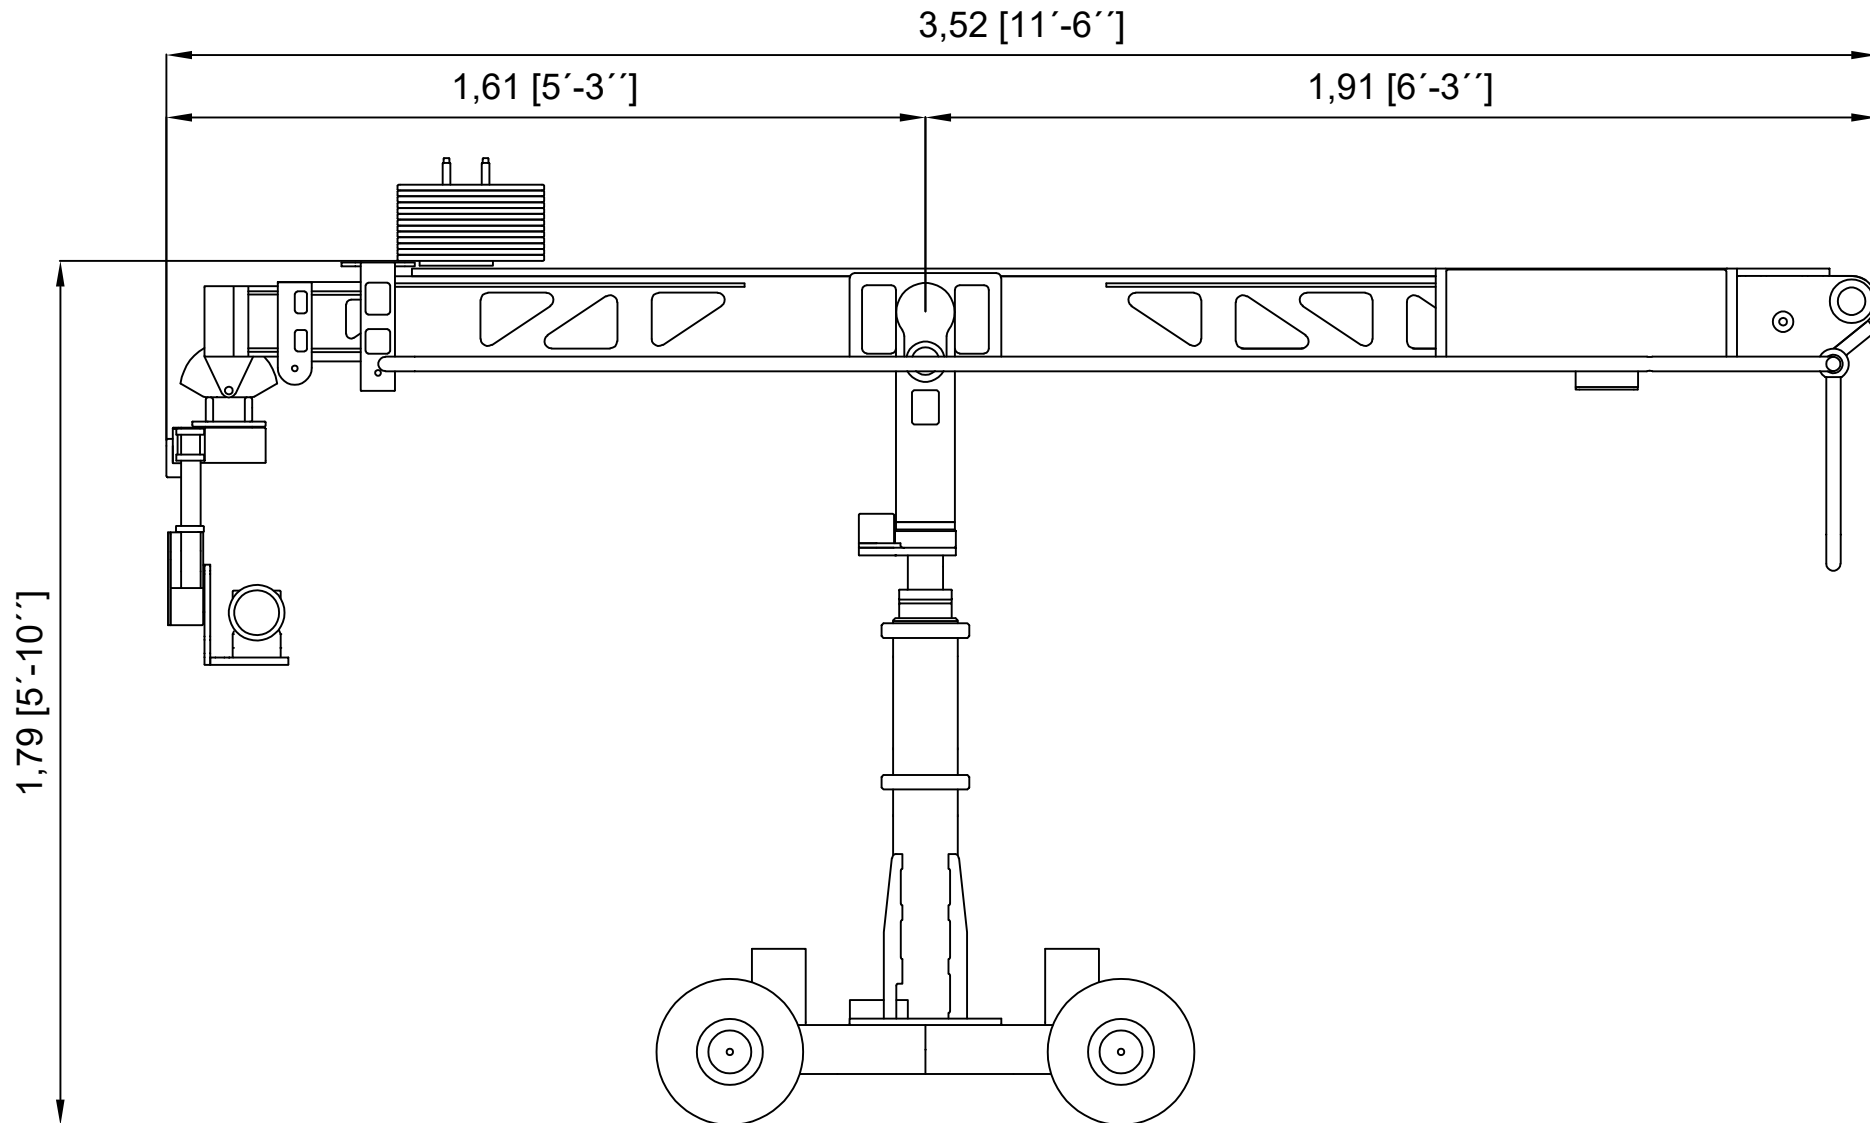

TECHNOCRANE 22

Max. lens height:	6,7 m / 22 ft.
Max. telescopic extent:	4,72 m / 15 ft.
Max. camera weight:	13 kg / 30 lb
Total weight:	364 kg / 802 lb
Max. speed:	1,5 m/s

TECHNOCRANE 22

Max. lens height:	6,7 m / 22 ft.
Max. telescopic extent:	4,72 m / 15 ft.
Max. camera weight:	13 kg / 30 lb
Total weight:	364 kg / 802 lb
Max. speed:	1,5 m/s

TECHNOCRANE 22

Max. lens height:	6,7 m / 22 ft.
Max. telescopic extent:	4,72 m / 15 ft.
Max. camera weight:	13 kg / 30 lb
Total weight:	364 kg / 802 lb
Max. speed:	1,5 m/s