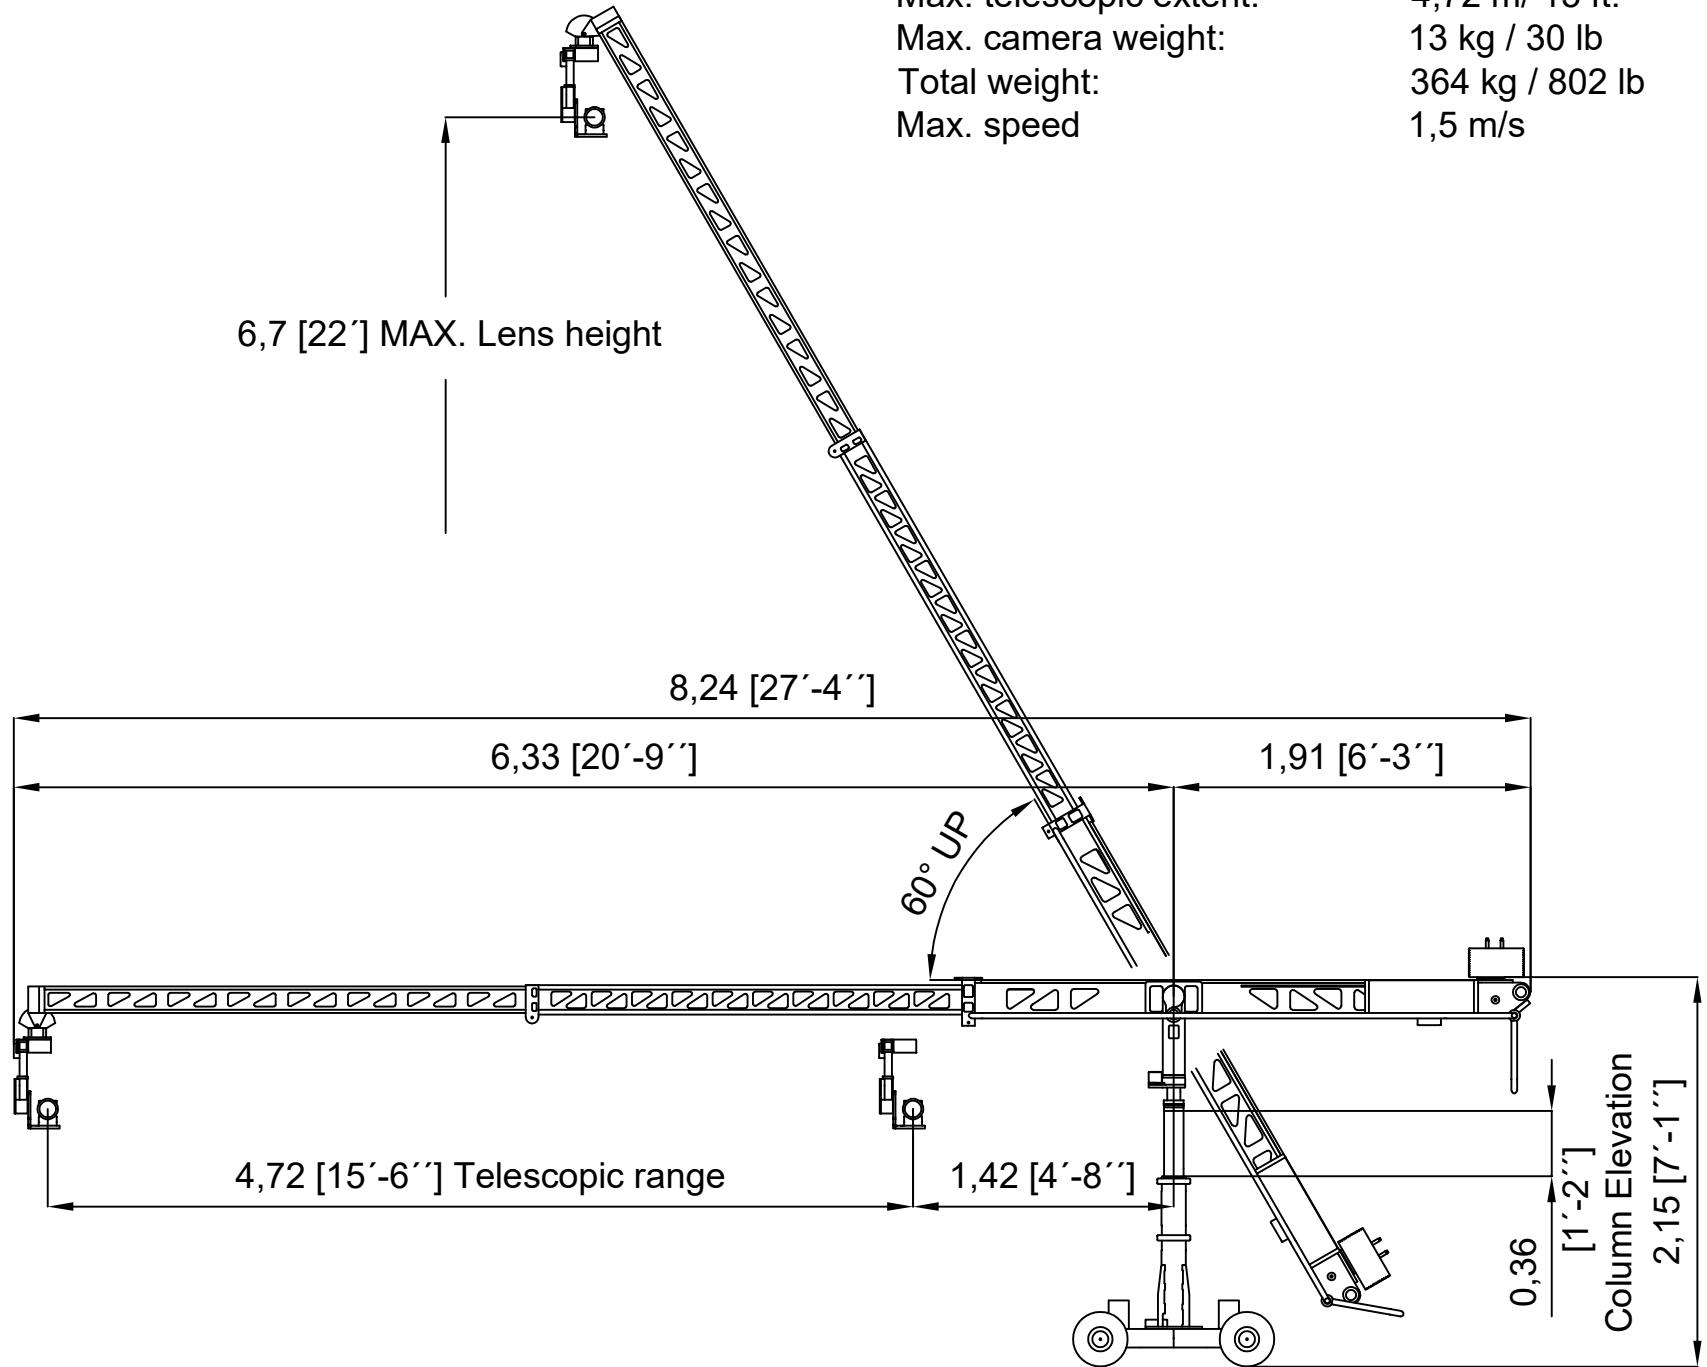

TECHNOCRANE 22

Max. lens height:	6,7 m / 22 ft.
Max. telescopic extent:	4,72 m / 15 ft.
Max. camera weight:	13 kg / 30 lb
Total weight:	364 kg / 802 lb
Max. speed:	1,5 m/s

TECHNOCRANE 22

Max. lens height:	6,7 m / 22 ft.
Max. telescopic extent:	4,72 m / 15 ft.
Max. camera weight:	13 kg / 30 lb
Total weight:	364 kg / 802 lb
Max. speed:	1,5 m/s

TECHNOCRANE 22

Max. lens height:	6,7 m / 22 ft.
Max. telescopic extent:	4,72 m / 15 ft.
Max. camera weight:	13 kg / 30 lb
Total weight:	364 kg / 802 lb
Max. speed:	1,5 m/s